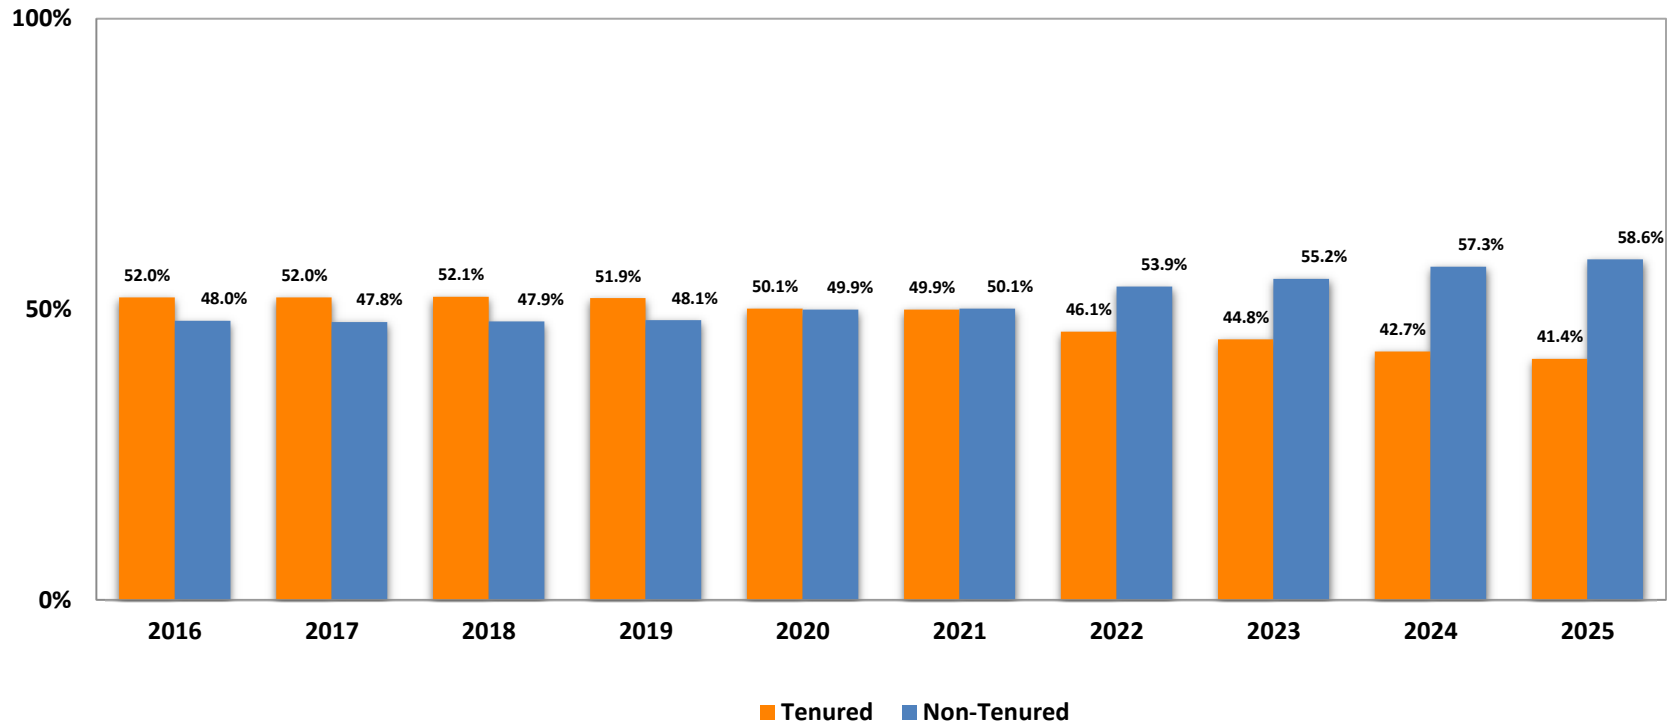

## 10 Year Trend of Tenured and Non-Tenured Full-Time Instructional Faculty University Total Fall 2016-2025

Source: DASH

UTK FACT BOOK 2025-26