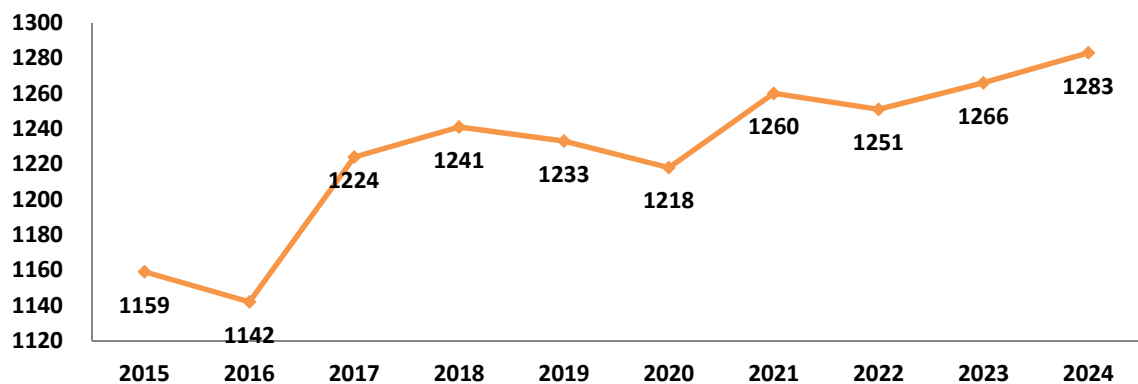

## 10 Year Trend of First-Time Freshmen Average SAT Scores Fall 2015-2024

New Freshmen Average SAT Scores				
Fall Term	SAT Verbal Score	SAT Math Score	SAT Combined	Number
2015	576	583	1159	834
2016	568	574	1142	792
2017	616	608	1224	834
2018	621	619	1241	1,004
2019	620	620	1233	1,189
2020	616	609	1218	1,328
2021	633	627	1260	942
2022	627	624	1251	1,454
2023	636	631	1266	1,877
2024	641	642	1283	1,635

Average for **all** students who submitted SAT test scores  
Scores are based on the New SAT Test